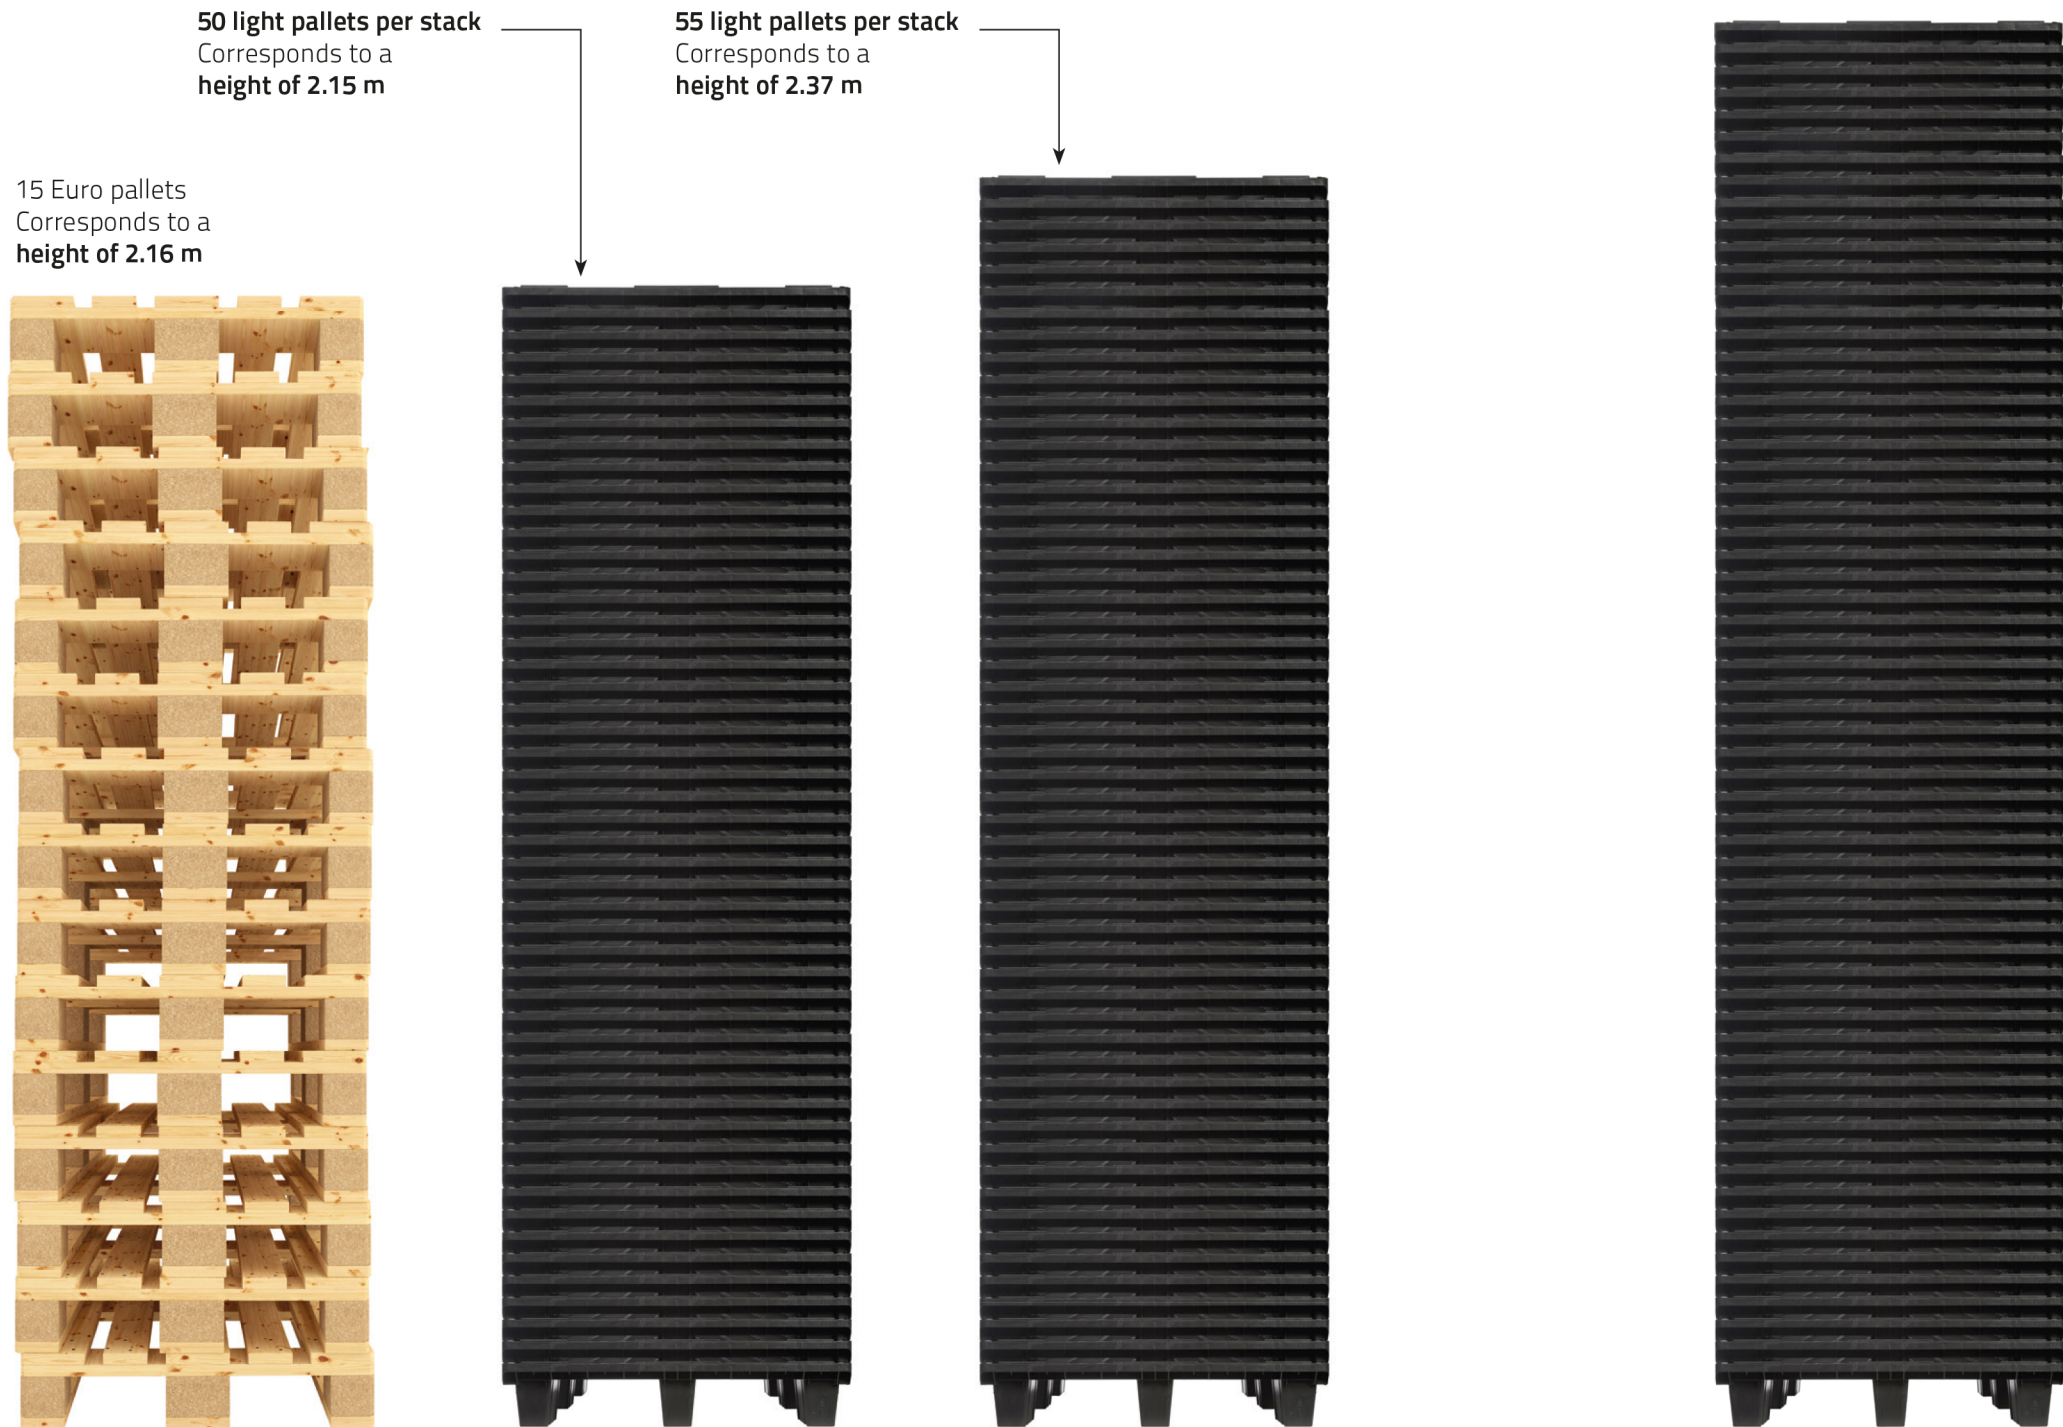

LIGHT PALLETS

PLASTIC PALLETS vs. WOODEN PALLETS

LIGHT PALLETS

3 m

Contrary to common assumptions, plastic pallets achieve better results than their wooden counterparts from an ecological standpoint. The difference is even more clear if we compare our reusable containers with disposable packaging.

Thanks to the significantly longer service life of plastic pallets and reusable containers, they do not need to be replaced as often. This positive circumstance as well as the possibility to reduce the volume of these transport packaging (folding, collapsing & nesting) means fewer transports. In addition, it can be recycled more easily and is lighter weight. **All of these factors help significantly reduce emissions.**